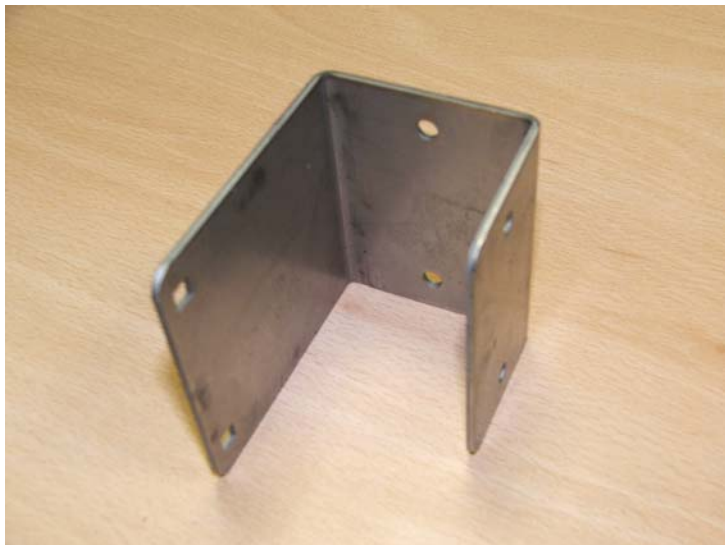

Authorised Distributor
GE Industrial
Security

Specification Sheet

J5 Strengthened Bracket

The J5 Strengthened Bracket is an optional extra for the J5 Over The Door GE KeySafe™

Weights approx 200g

PRODUCT NUMBER: 069-001